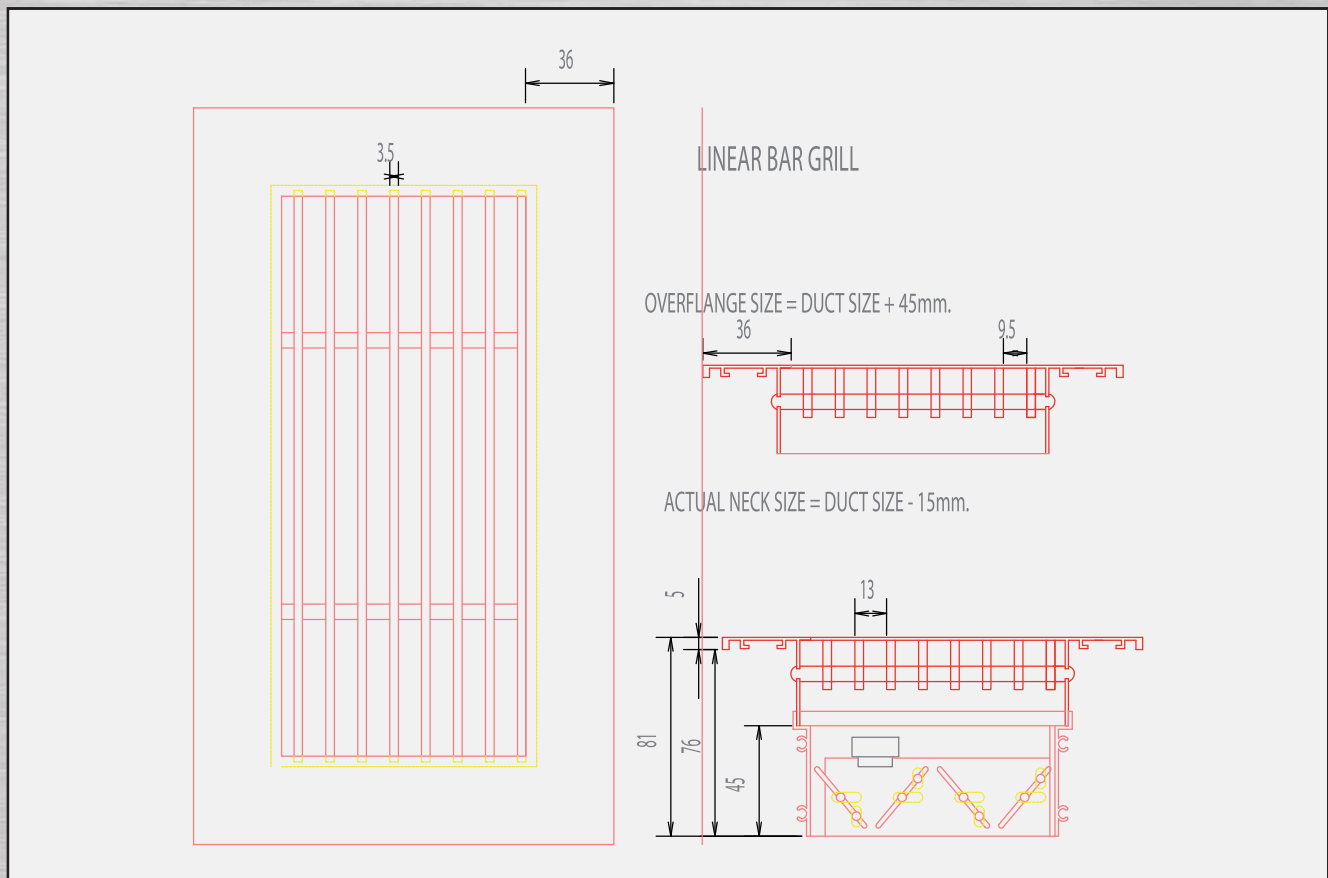

# Linear Bar Grille

CODE: LG

## TYPE LG

Linear grille with fixed blades at ½" pitch centres.

## TYPE LGD

Linear register with fixed blades at ½" pitch centres, complete with opposed blade damper.