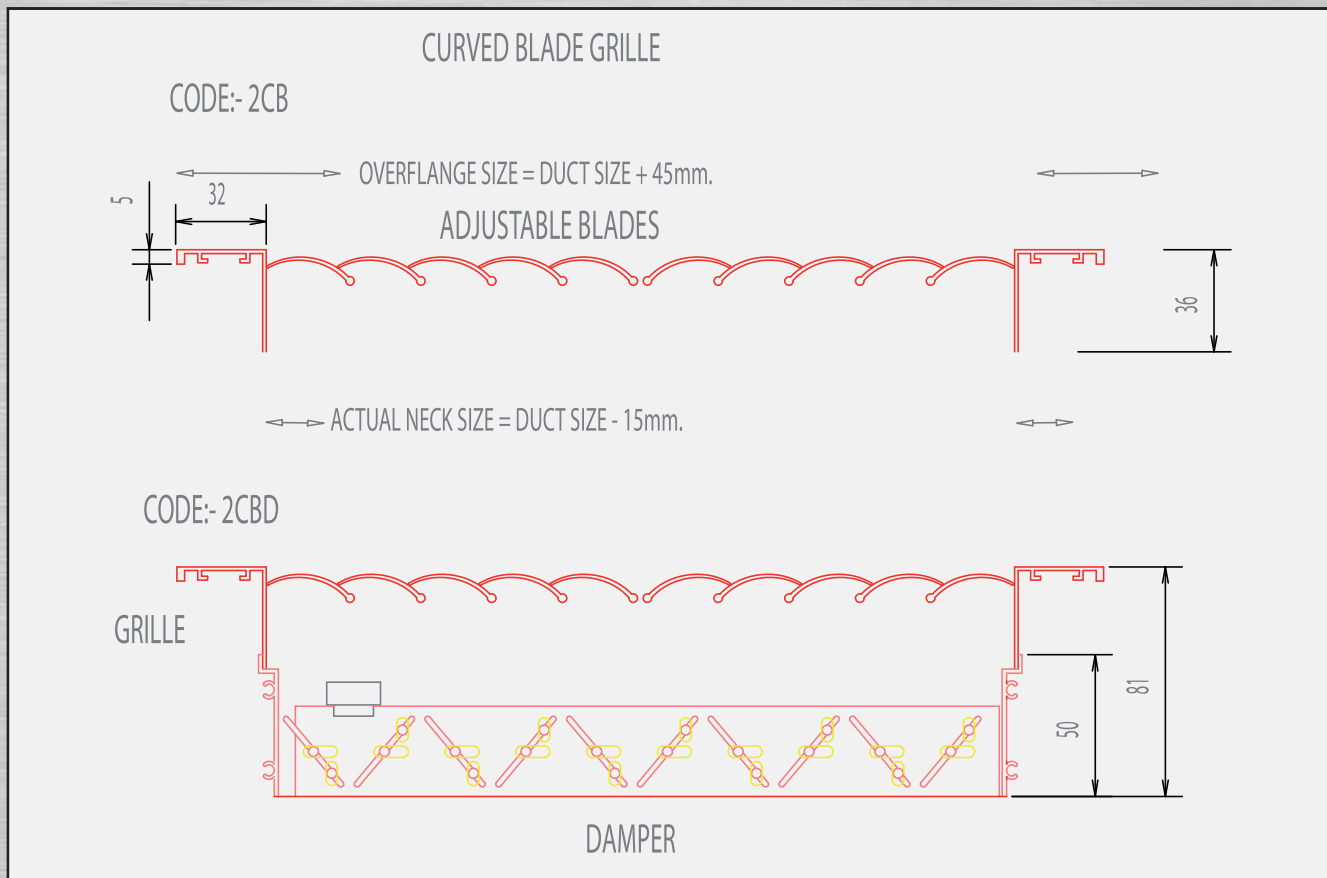

Curved Blade Grille

CODE: 1CB, 2CB, 3CB & 4CB

TYPE 1CB, 2CB, 3CB, 4CB

1, 2, 3, 4 - Available with one, two, three, and four way throw. Individually adjustable blades. One way throw, blades run parallel to width. Two way throw, blades run parallel to width equally in opposite directions.

TYPE 1CBD EG

1, 2, 3, 4 - As above but complete with opposed blade damper.