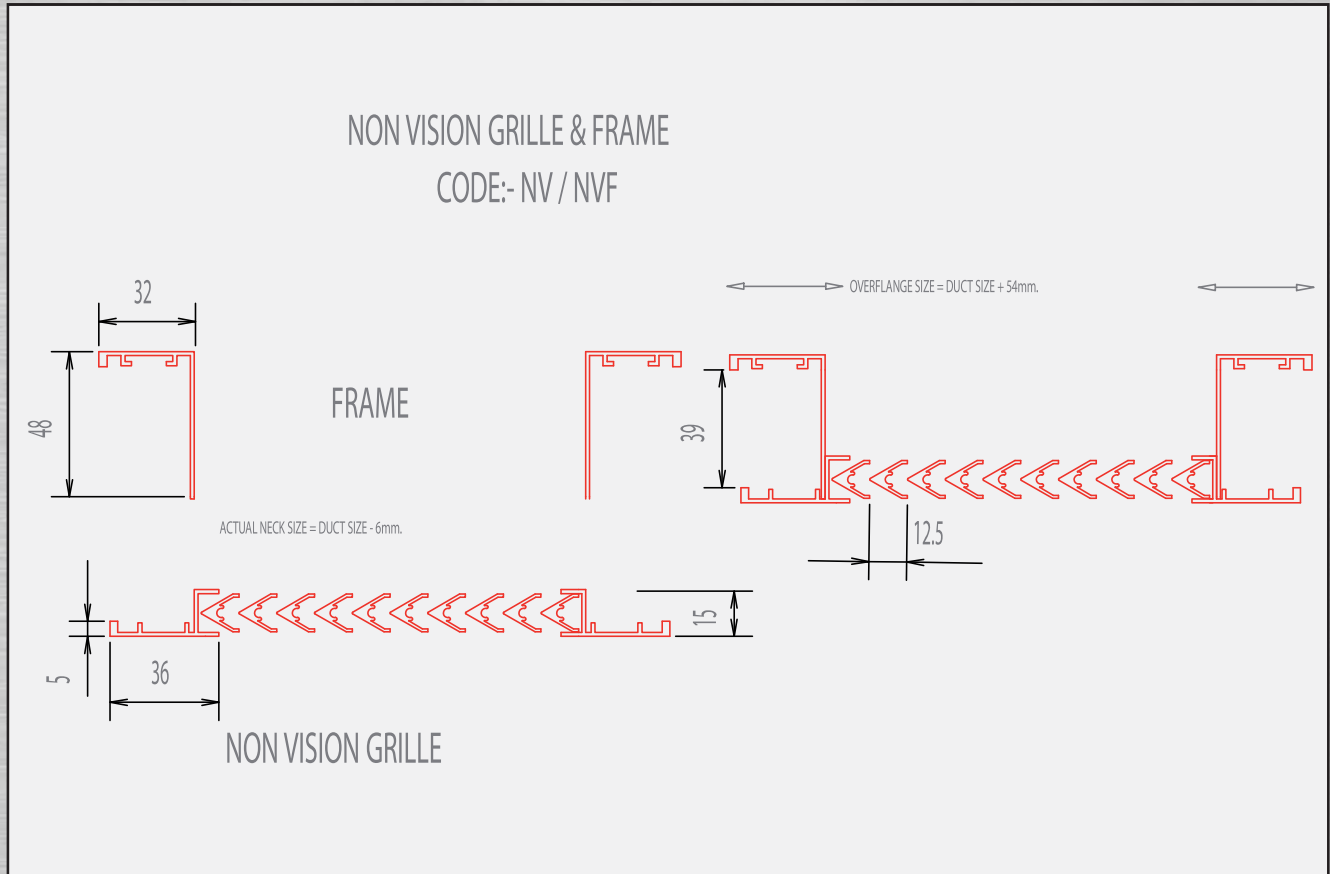

Non Vision Grille & Frame

CODE: NV / NVF

TYPE NV

Grille - Single core with fixed inverted V-shaped blades preventing any sight through the grille.

TYPE NVF

Grille - Single core with fixed inverted V-shaped blades preventing any sight through the grille, with matching rear flange.

When ordering, the thickness of wall, partition, or door, must be stated.