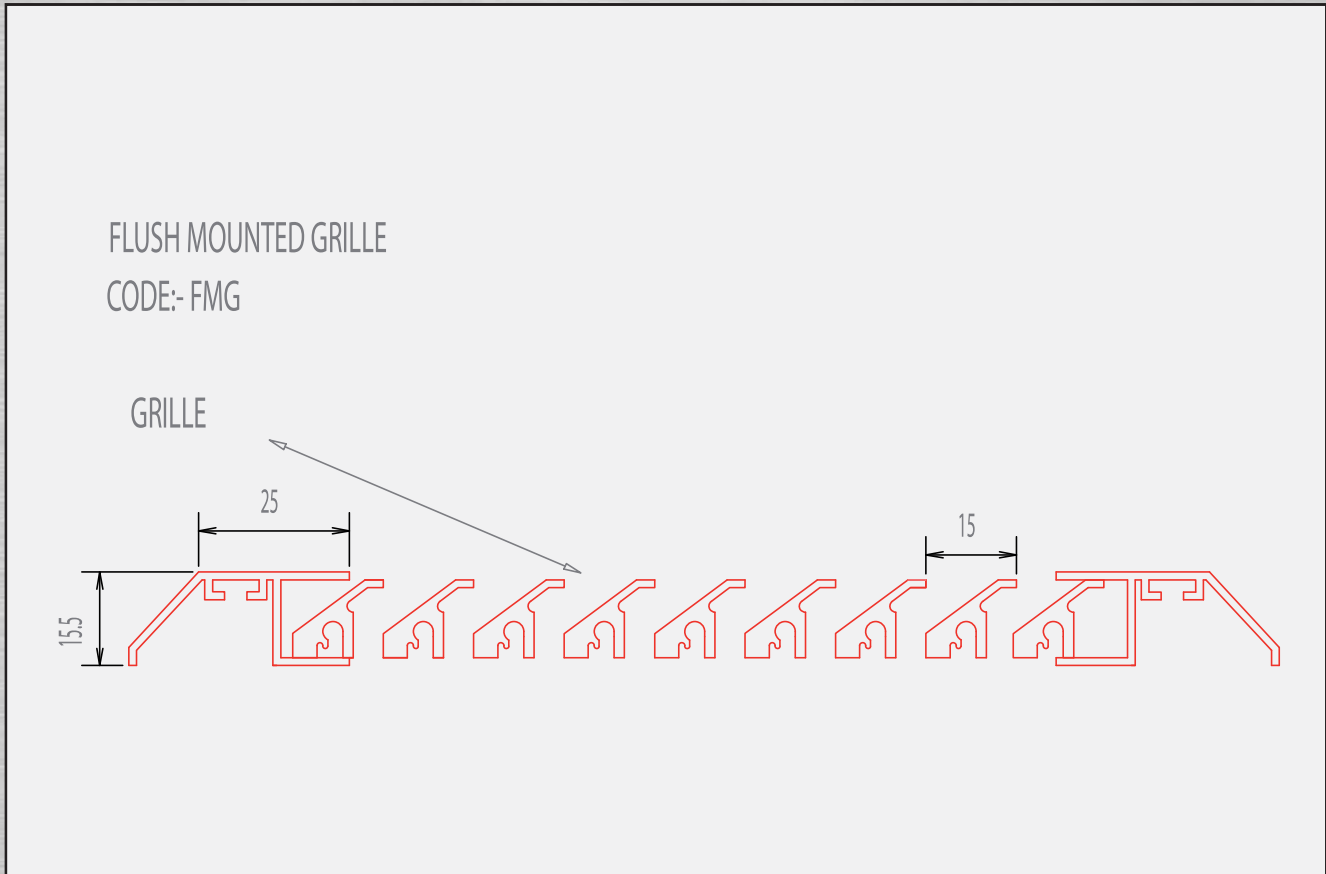

Flush Mounted Grille

CODE: FMG

TYPE FMG

Designed for mounting flush on doors or partitions where other types of transfer grilles may protrude into opening.

In particular when using an Intumescent Fire Block.

Also available:

With Egg Crate Core or Perforated plate.