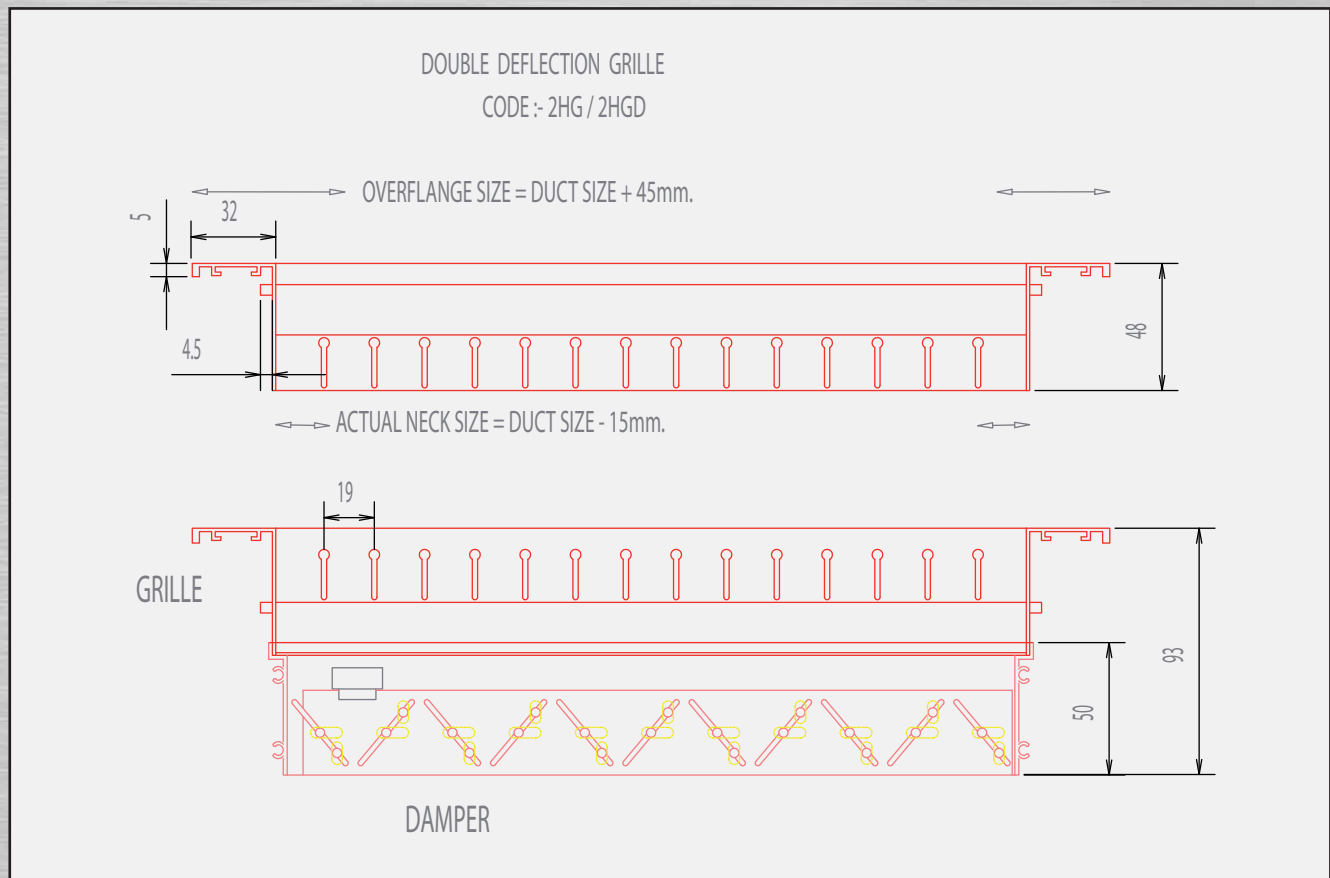

# Double Deflection Grille

CODE: 2HG / 2HGD

## TYPE 2HG

Grille with two rows of individually adjustable straight blades with front row horizontal and rear row vertical.

## TYPE 2HGD

Register with two rows of individually adjustable straight blades with front row horizontal and rear row vertical, complete with opposed blade damper.