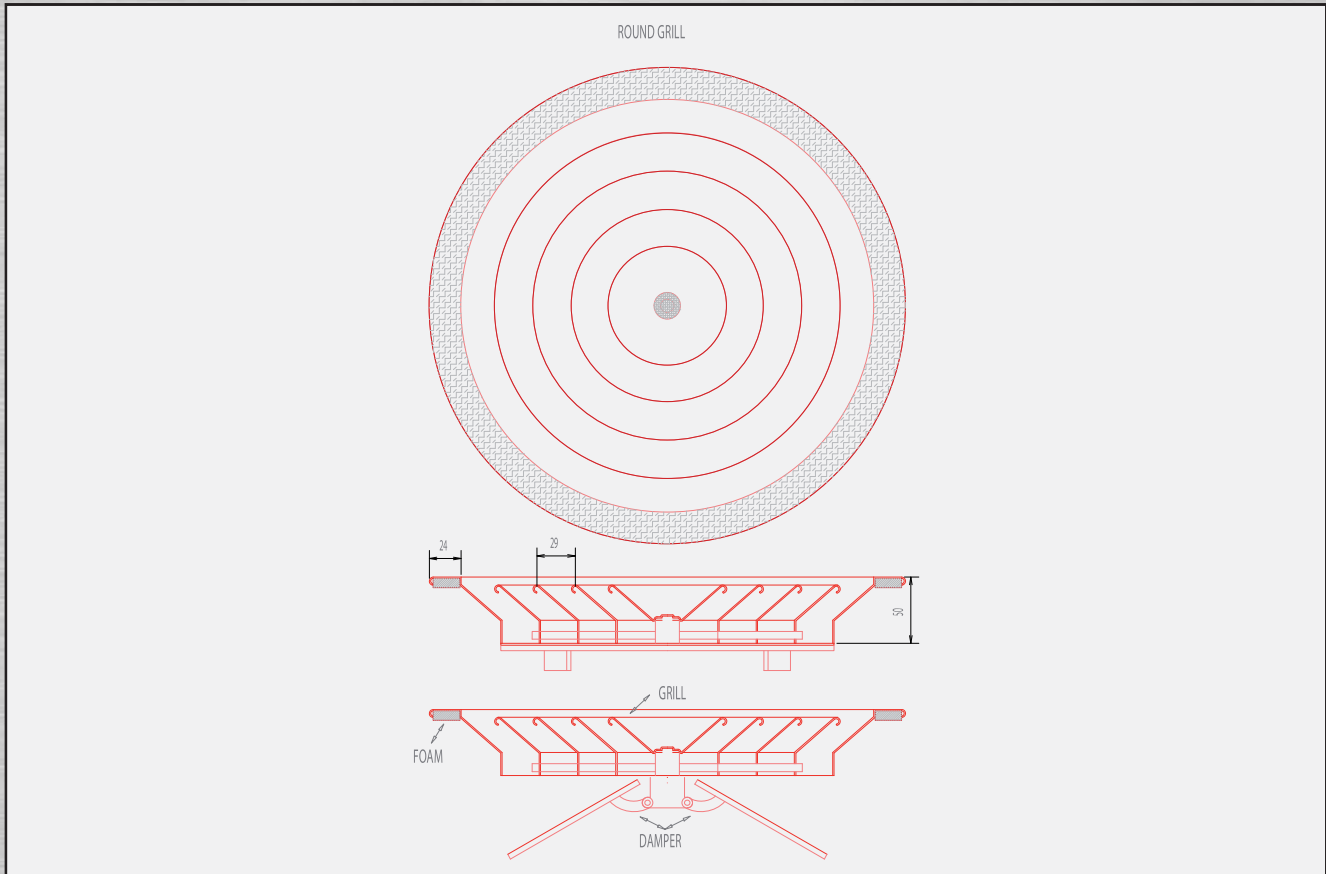

# Circular Diffuser - Low Ceiling

CODE: X

## TYPE 1

An aluminium multi-cone ceiling diffuser with removable core. The cone position is fully adjustable. A face operated butterfly damper is available.

### Finish

Painted white or silvertone. Other B.S colours available on request.