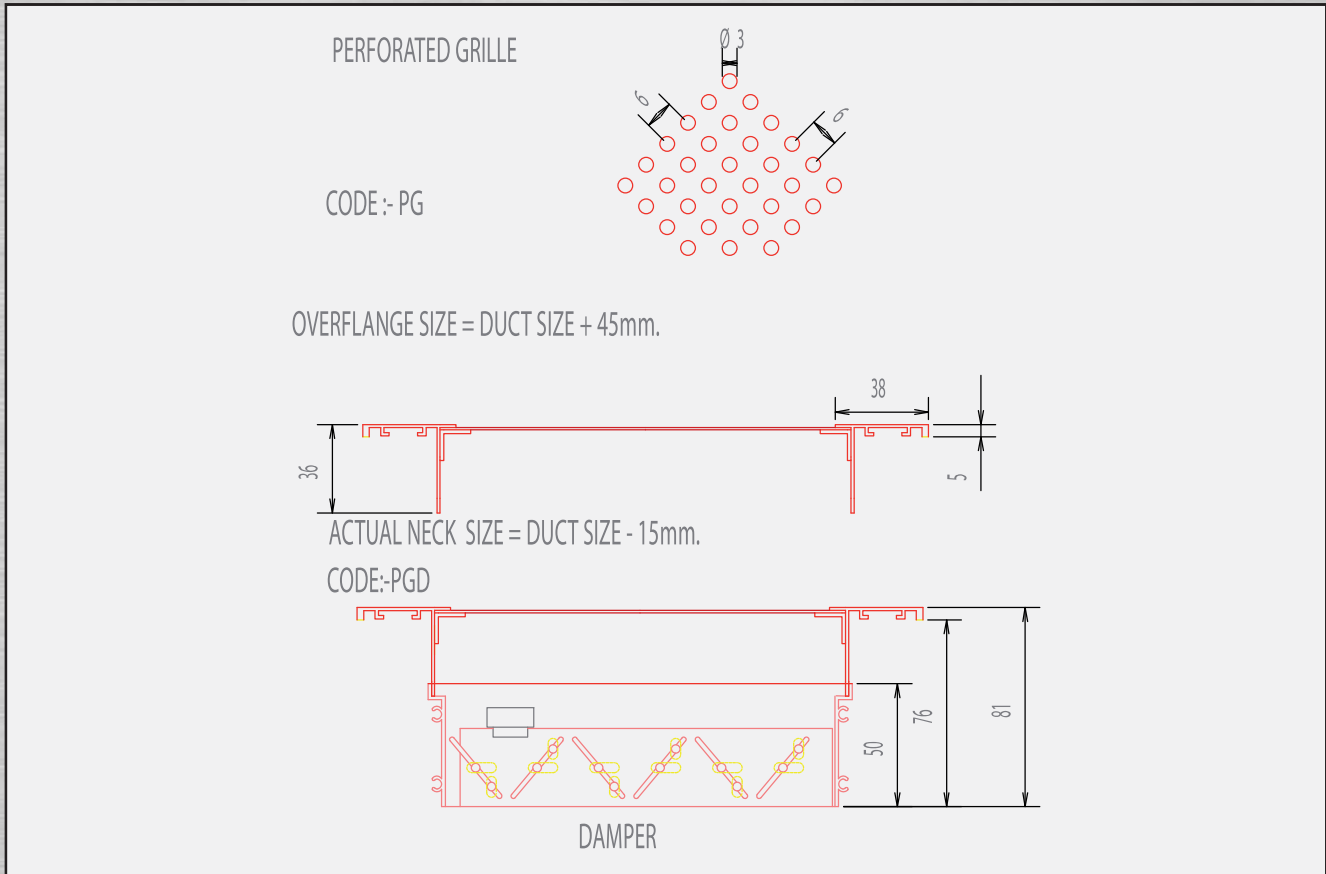

# Perforated Grille

CODE: PG

## TYPE PG

Grille c/w aluminium perforated face plate.  
3mm holes at 6mm Ctrs.

## TYPE 2PGD

As above but c/w opposed blade damper.