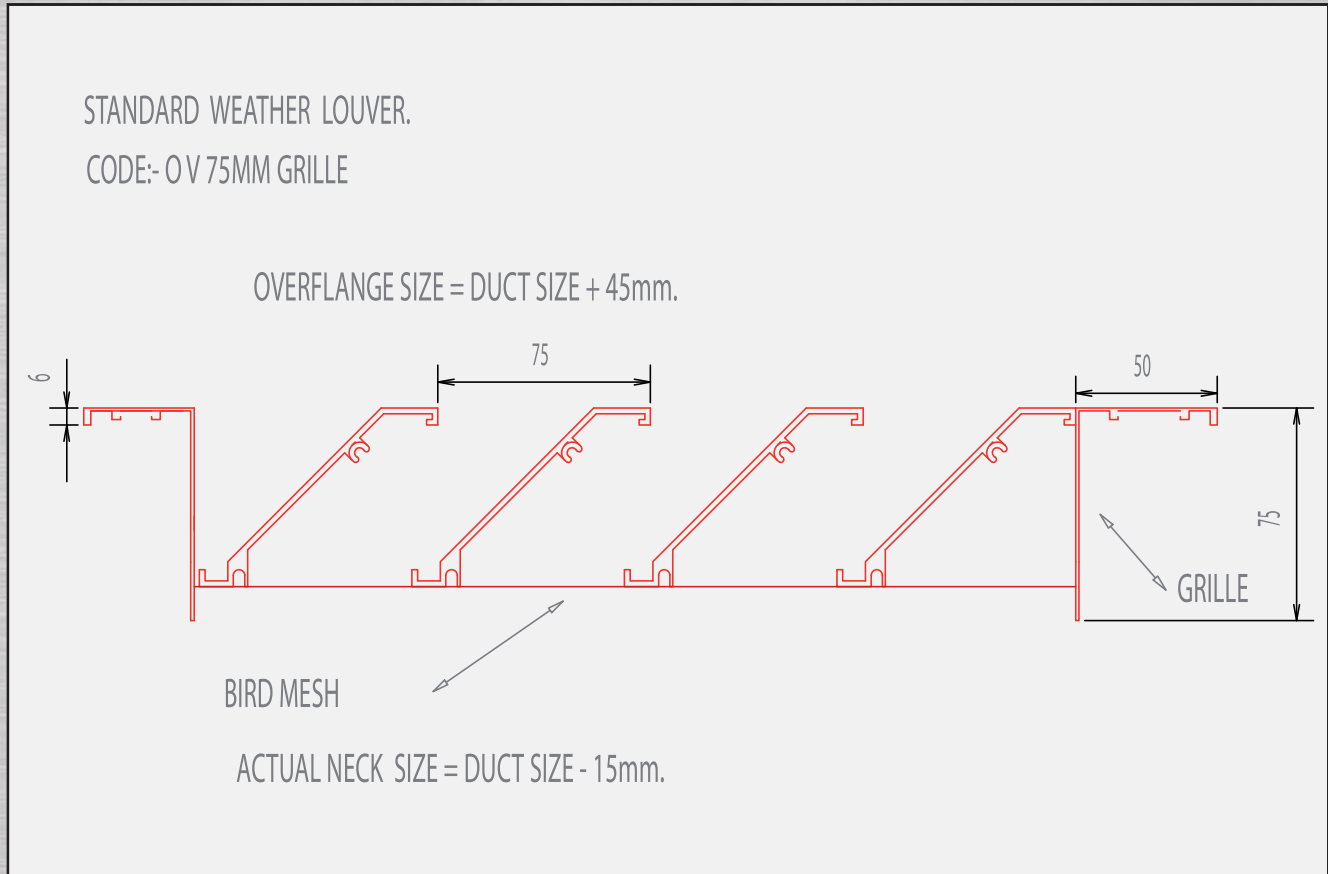

Standard Weather Louvre

CODE: OV 75MM GRILLE

TYPE OV

One row of fixed horizontal running blades.
Bird screen fitted as standard.

Manufactured with standard mill finish.