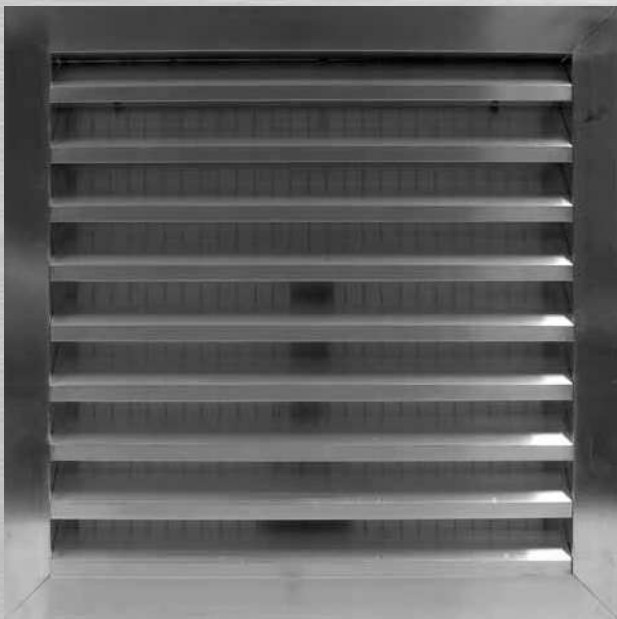

Standard Weather Louvre

CODE: OV GRILLE

SHALLOW FRAME WEATHER LOUVER.

CODE:- OV GRILLE

OVERFLANGE SIZE = DUCT SIZE + 45mm.

TYPE OV

One row of fixed horizontal running blades.
Bird screen fitted as standard.

Manufactured with standard mill finish.