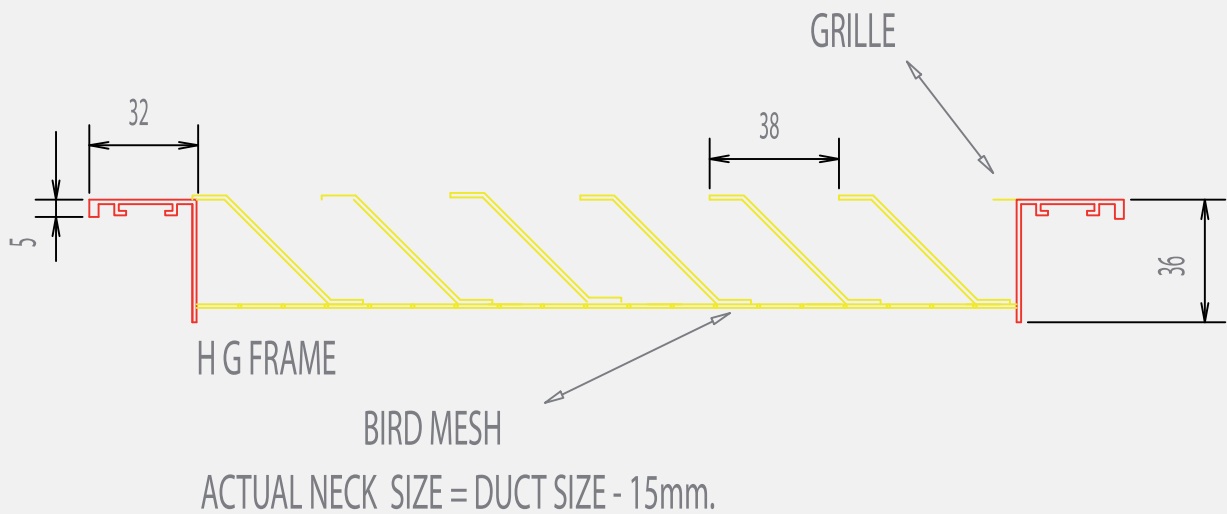

Standard Weather Louvre

CODE: OV GRILLE

SHALLOW FRAME WEATHER LOUVER.

CODE:- OV GRILLE

OVERFLANGE SIZE = DUCT SIZE + 45mm.

TYPE OV

One row of fixed horizontal running blades.
Bird screen fitted as standard.