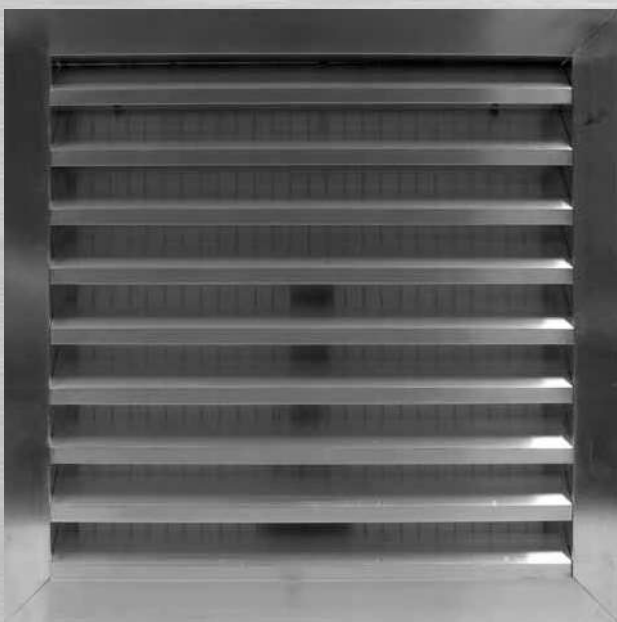

# Shallow Frame Weather Louvre

CODE: OV

SHALLOW FRAME WEATHER LOUVER.

CODE:- OV GRILLE

OVERFLANGE SIZE = DUCT SIZE + 45mm.

## TYPE OV

One row of fixed horizontal running blades.  
Bird screen fitted as standard.

Manufactured with standard mill finish.