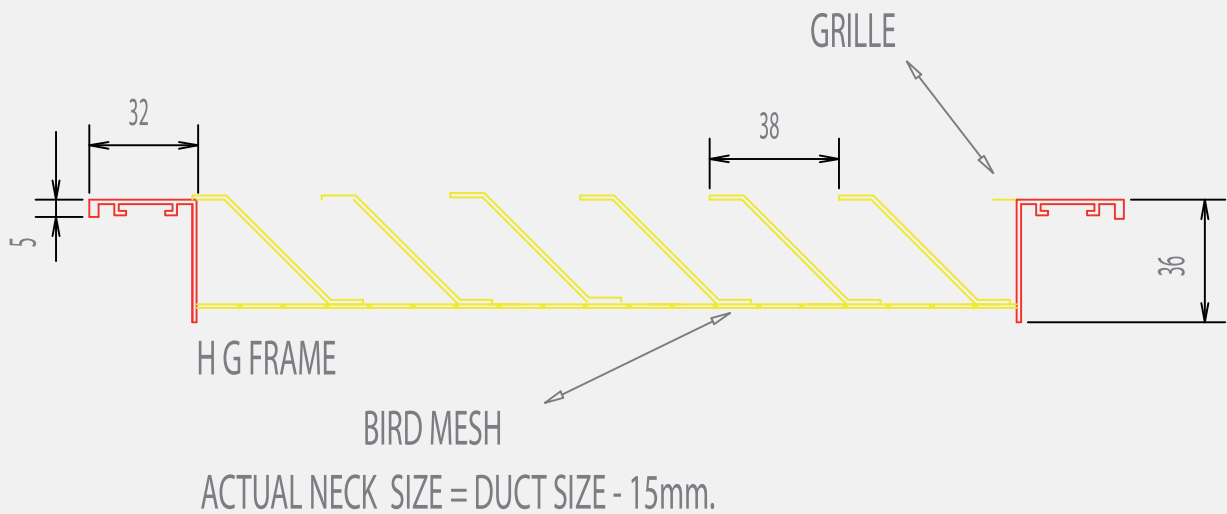

# Shallow Frame Weather Louvre

CODE: OV

SHALLOW FRAME WEATHER LOUVER.

CODE:- OV GRILLE

OVERFLANGE SIZE = DUCT SIZE + 45mm.

## TYPE OV

One row of fixed horizontal running blades.  
Bird screen fitted as standard.

Manufactured with standard mill finish.